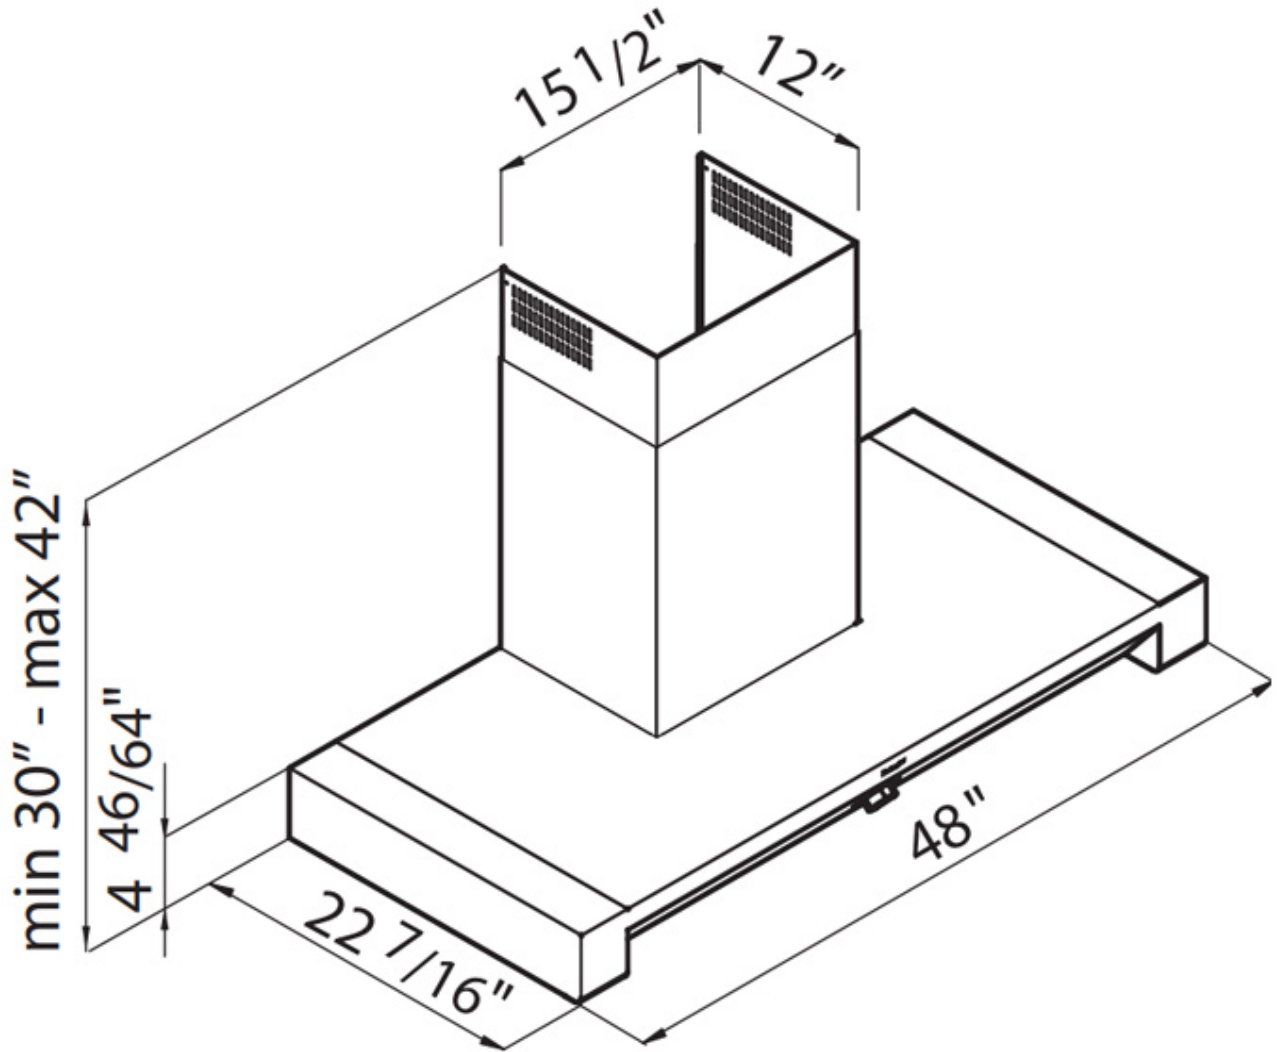

TECHNICAL DATA